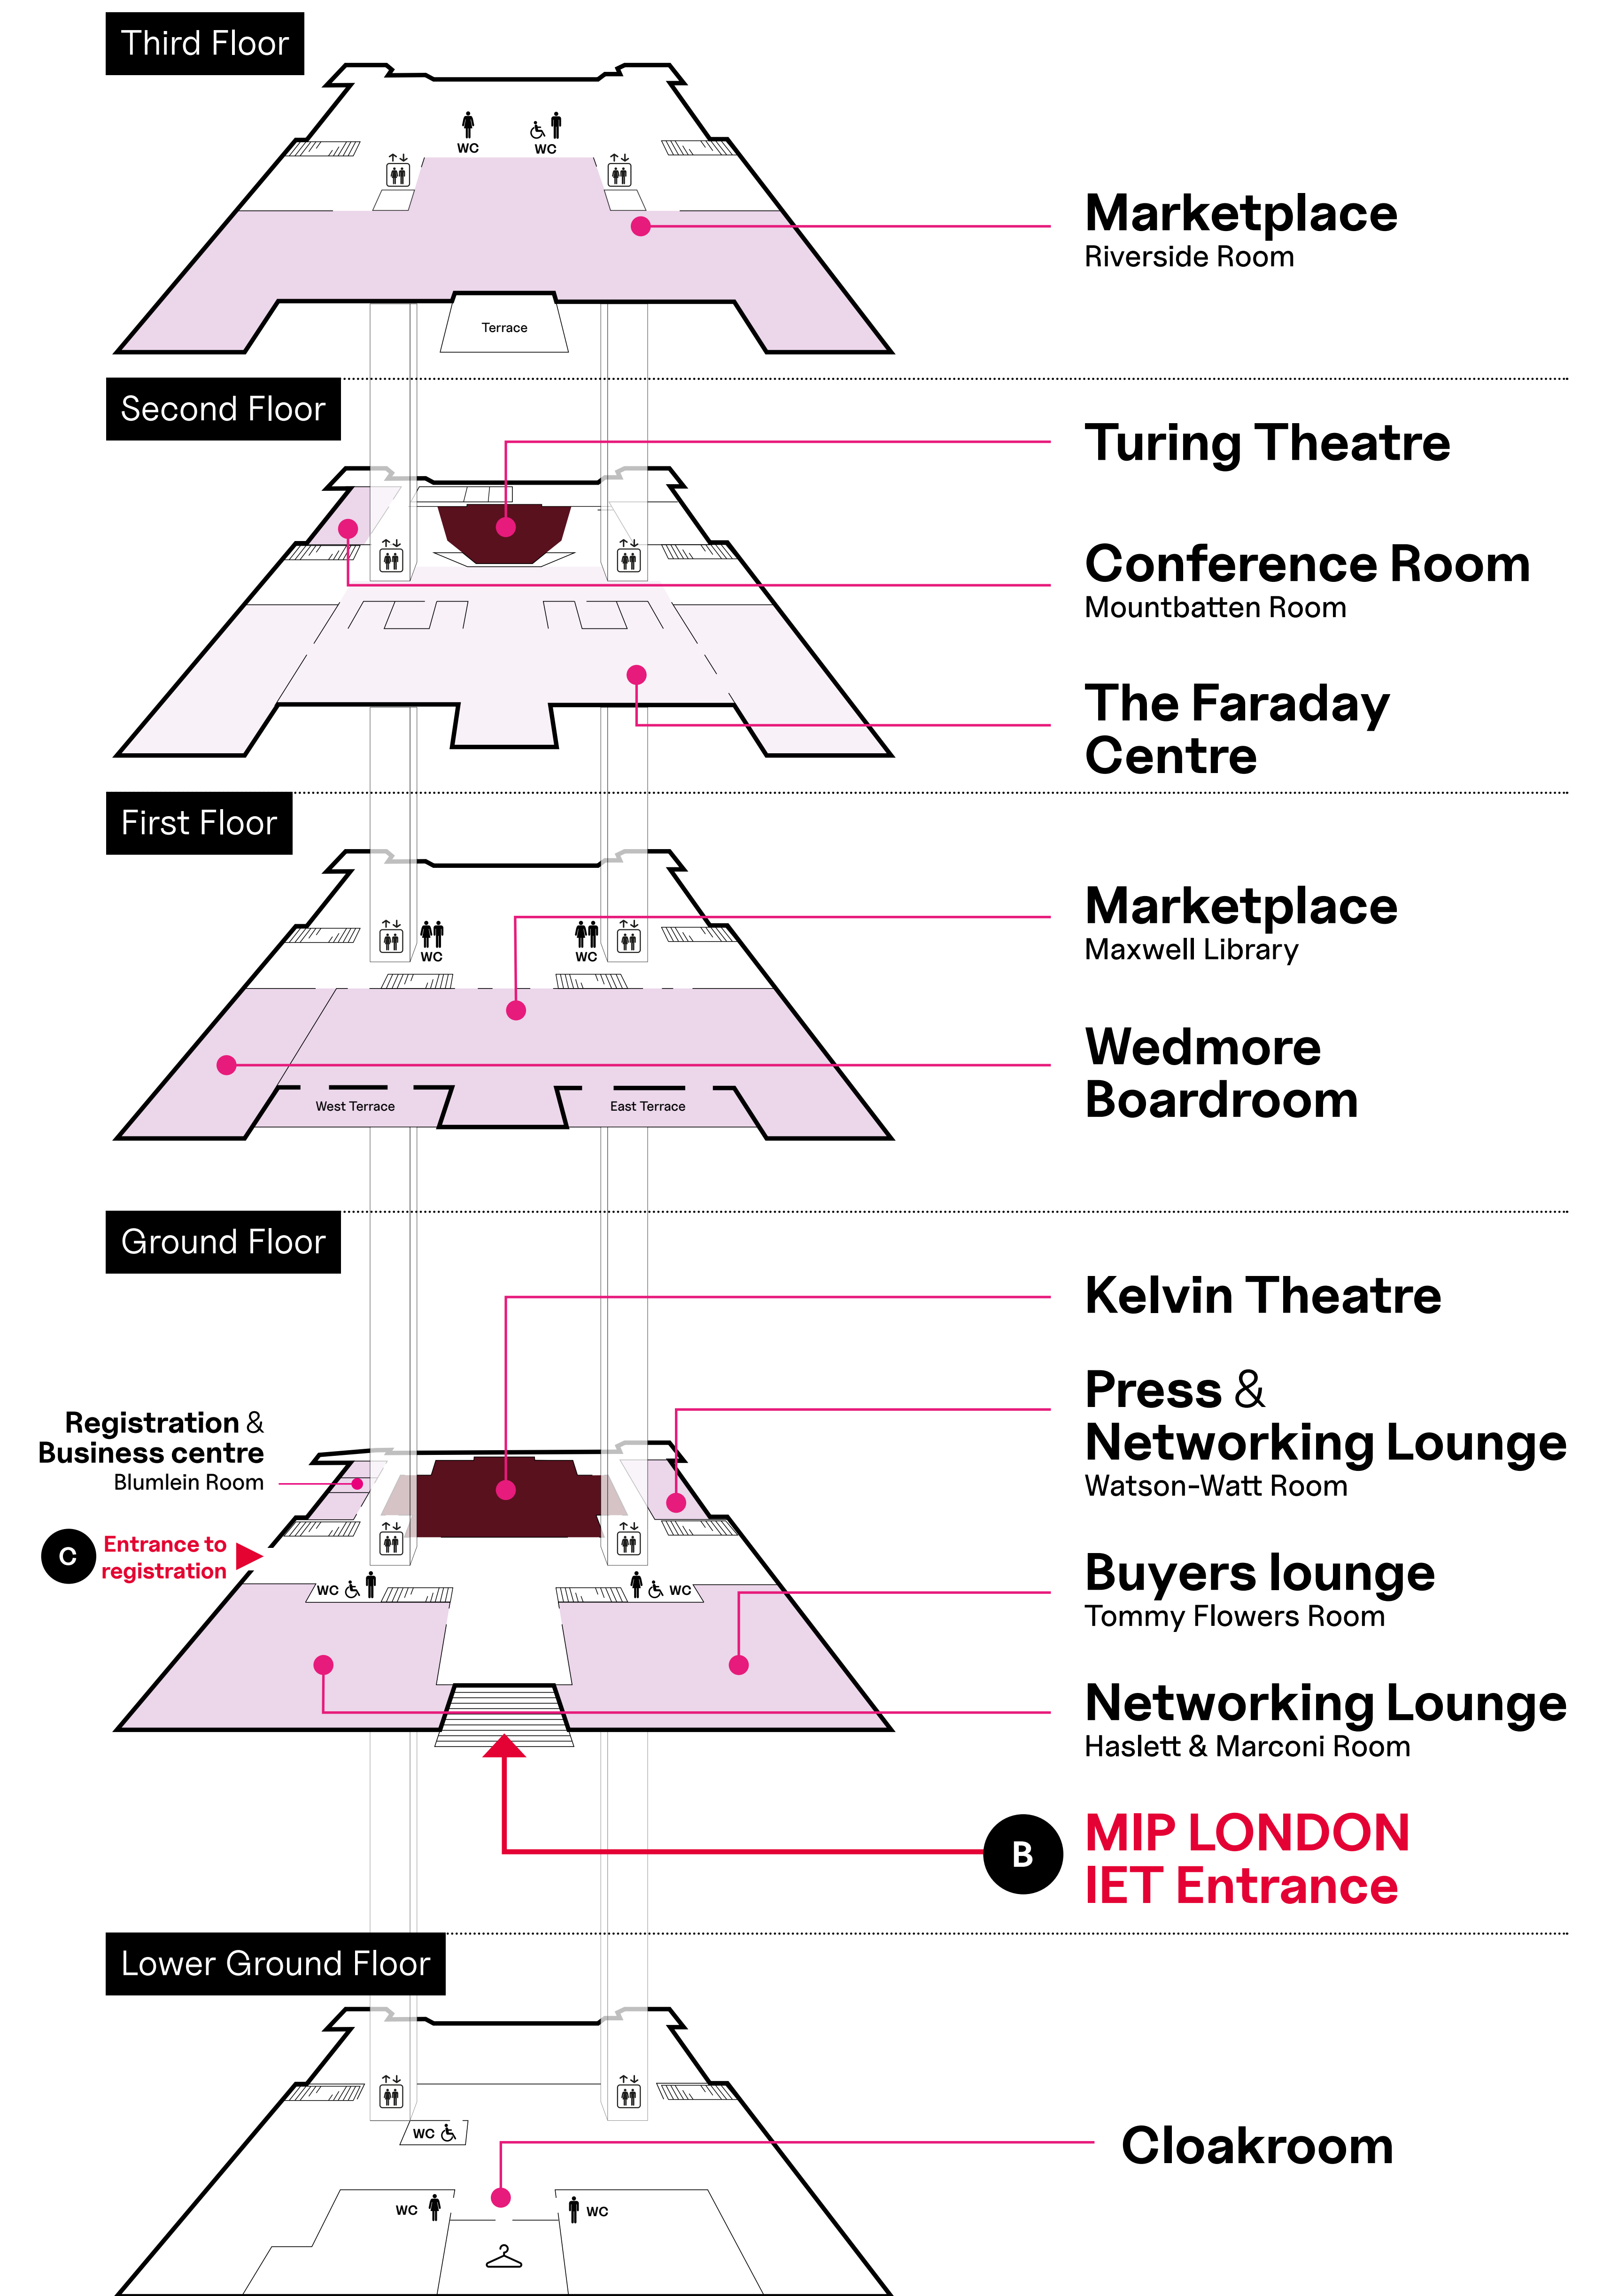

Access map

Coffee Breaks
in IET and Savoy
brought to you by

Savoy Hotel

IET London: Savoy Place

Company Name	Country/Region	Venue	Level	Room	Stand Id
A+E MEDIA GROUP	USA	SAVOY	1st Floor	River Room	RR10
ACCESS BOOKINGS	UK	IET	3rd Floor	Riverside Room	R32
AL JAZEERA MEDIA NETWORK	Qatar	IET	3rd Floor	Riverside Room	R36
AUDIOVISUAL FROM SPAIN	Spain	SAVOY	Groundfloor	Lancaster	L33
AULDEY TOYS France	France	SAVOY	Groundfloor	Lancaster	L52
BAVARIA MEDIA GmbH	Germany	IET	3rd Floor	Riverside Room	R27
BETA FILM	Germany	SAVOY	1st Floor	River Room	RR2
BOAT ROCKER	Canada	SAVOY	1st Floor	River Room	RR1
CANDLELIGHT MEDIA GROUP	USA	SAVOY	Groundfloor	Lancaster	L7
CARACOL TELEVISION	USA	IET	3rd Floor	Riverside Room	R39
CARDINAL RELEASING	UK	IET	3rd Floor	Riverside Room	R34
CATALAN FILMS	Spain	SAVOY	Groundfloor	Lancaster	L29
CHINA PAVILION	China	SAVOY	Groundfloor	Lancaster	L65
CINEKITA FRANCE & COTE D'IVOIRE	France	IET	3rd Floor	Riverside Room	R30
COUTTS	UK	IET	3rd Floor	Riverside Room	R13
DLT ENTERTAINMENT LTD	UK	SAVOY	Groundfloor	Lancaster	L9
DORI MEDIA GROUP	Israel	IET	1st Floor	Maxwell Library	ML8
DW TRANSTEL	Germany	IET	3rd Floor	Riverside Room	R23
EARTH TOUCH	UK	SAVOY	Groundfloor	Lancaster	L13
ELECTRIC ENTERTAINMENT	USA	SAVOY	1st Floor	River Room	RR5
FILMRISE	USA	SAVOY	1st Floor	River Room	RR6
FUJI TELEVISION NETWORK	Japan	IET	3rd Floor	Riverside Room	R6
GAUMONT	France	IET	1st Floor	Maxwell Library	ML4
GEMELLI FILMS INCORPORATED	USA	SAVOY	Groundfloor	Lancaster	L47
GLOBAL AGENCY	Türkiye	IET	3rd Floor	Riverside Room	R22
GLOBAL SCREEN	Germany	IET	3rd Floor	Riverside Room	R25/R26
GLOBO	BRAZIL	IET	3rd Floor	Riverside Room	R7
HIGHLAND FILM GROUP	USA	SAVOY	Groundfloor	Lancaster	L43
INDIWOOD DISTRIBUTION NETWORK	India	IET	3rd Floor	Riverside Room	R11
INNET MEDIA	SLOVENIA	SAVOY	1st Floor	River Room	RR9
IRCODE	USA	SAVOY	Groundfloor	Lancaster	L15
JOURNEYMAN PICTURES LTD	UK	SAVOY	Groundfloor	Lancaster	L56
KOREA CREATIVE CONTENT AGENCY	South Korea	IET	3rd Floor	Riverside Room	R29
LIGHTNING INTERNATIONAL (MEDIA) LIMITED	Hong Kong	IET	1st Floor	Maxwell Library	ML1
LONDON SYNC	UK	IET	3rd Floor	Riverside Room	R10
M6 FORMATS	France	IET	1st Floor	Maxwell Library	ML3
MBC (MUNHWA BROADCASTING CORP)	South Korea	IET	1st Floor	Maxwell Library	ML2
MEDIAHUB	Türkiye	IET	3rd Floor	Riverside Room	R33
MERZIGO	Türkiye	IET	1st Floor	Maxwell Library	ML11
MISTCO	Türkiye	IET	3rd Floor	Riverside Room	R31