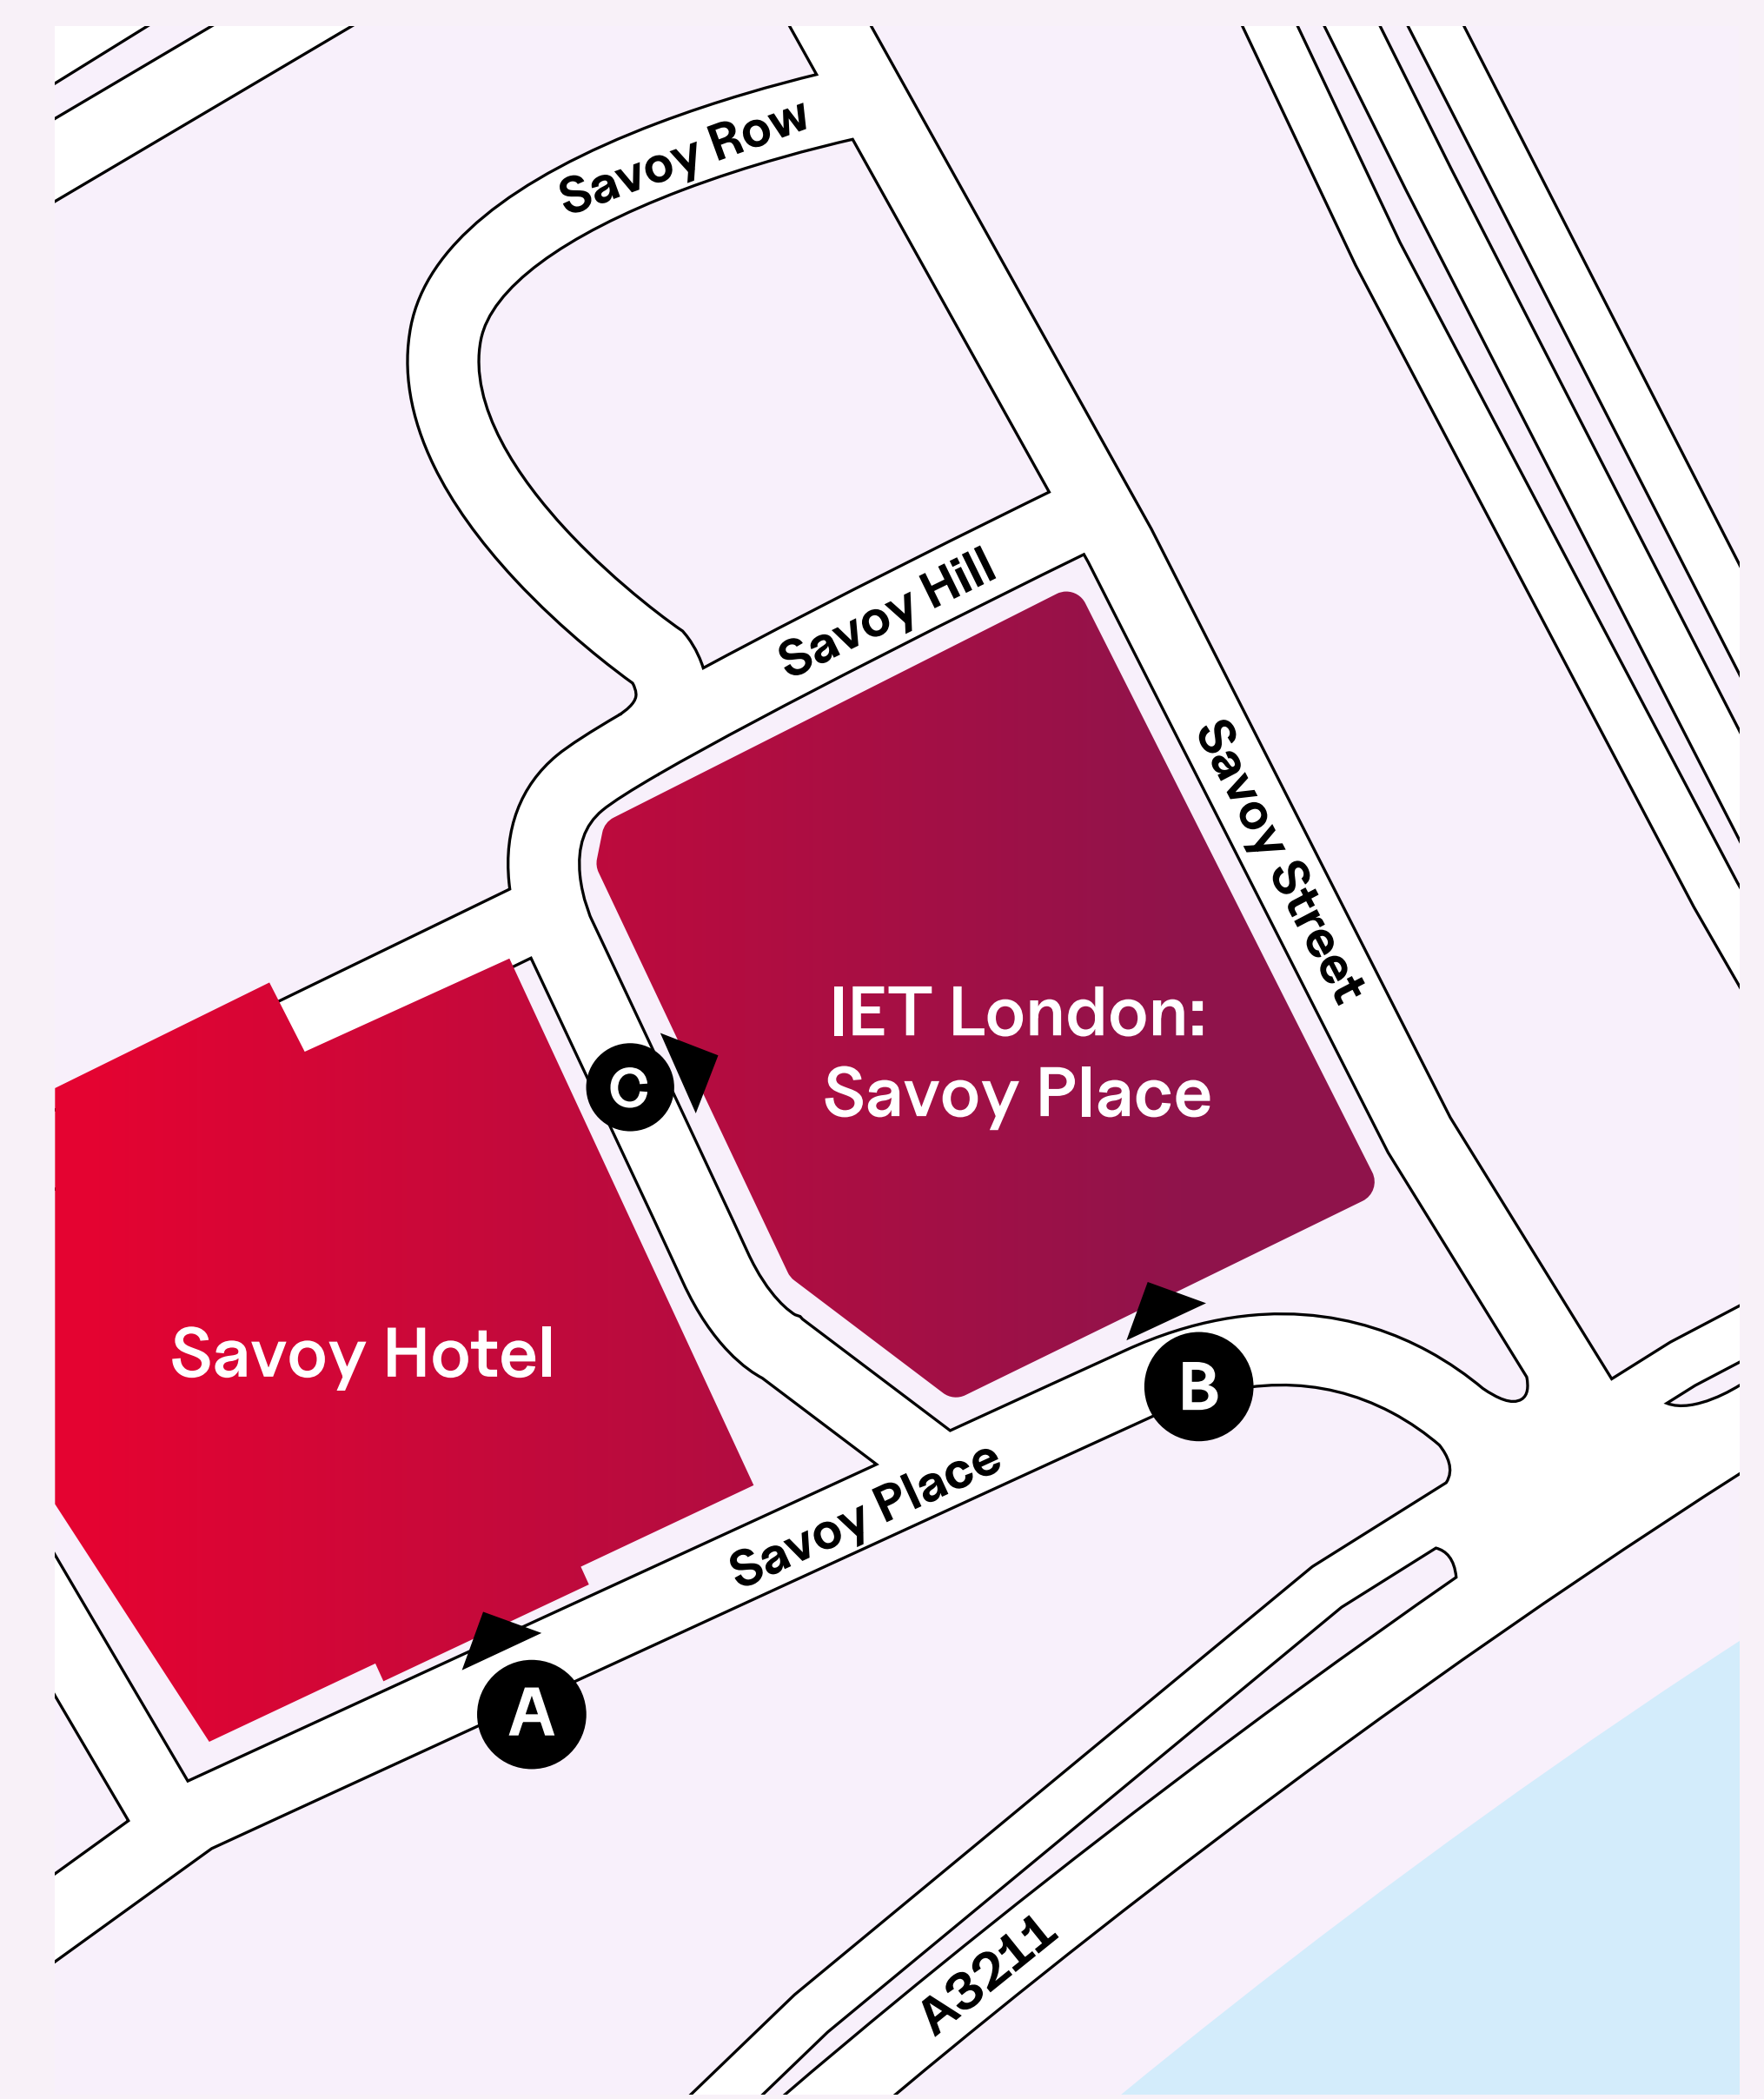

Access map

Coffee Breaks
in IET and Savoy
brought to you by

Savoy Hotel

IET London: Savoy Place

Company Name	Country/Region	Venue	Level	Room	Stand Id
A+E MEDIA GROUP	USA	SAVOY	1st Floor	River Room	RR10
ACCESS BOOKINGS	UK	IET	3rd Floor	Riverside Room	R32
AL JAZEERA MEDIA NETWORK	Qatar	IET	3rd Floor	Riverside Room	R36
AUDIOVISUAL FROM SPAIN	Spain	SAVOY	Groundfloor	Lancaster	L33
AULDEY TOYS France	France	SAVOY	Groundfloor	Lancaster	L52
BAVARIA MEDIA GmbH	Germany	IET	3rd Floor	Riverside Room	R27
BETA FILM	Germany	SAVOY	1st Floor	River Room	RR2
BOAT ROCKER	Canada	SAVOY	1st Floor	River Room	RR1
CANDLELIGHT MEDIA GROUP	USA	SAVOY	Groundfloor	Lancaster	L7
CARACOL TELEVISION	USA	IET	3rd Floor	Riverside Room	R39
CARDINAL RELEASING	UK	IET	3rd Floor	Riverside Room	R34
CATALAN FILMS	Spain	SAVOY	Groundfloor	Lancaster	L29
CHINA PAVILION	China	SAVOY	Groundfloor	Lancaster	L65
CINEKITA FRANCE & COTE D'IVOIRE	France	IET	3rd Floor	Riverside Room	R30
COUTTS	UK	IET	3rd Floor	Riverside Room	R13
DLT ENTERTAINMENT LTD	UK	SAVOY	Groundfloor	Lancaster	L9
DORI MEDIA GROUP	Israel	IET	1st Floor	Maxwell Library	ML8
DW TRANSTEL	Germany	IET	3rd Floor	Riverside Room	R23
EARTH TOUCH	UK	SAVOY	Groundfloor	Lancaster	L13
ELECTRIC ENTERTAINMENT	USA	SAVOY	1st Floor	River Room	RR5
FILMRISE	USA	SAVOY	1st Floor	River Room	RR6
FUJI TELEVISION NETWORK	Japan	IET	3rd Floor	Riverside Room	R6
GAUMONT	France	IET	1st Floor	Maxwell Library	ML4
GEMELLI FILMS INCORPORATED	USA	SAVOY	Groundfloor	Lancaster	L47
GLOBAL AGENCY	Türkiye	IET	3rd Floor	Riverside Room	R22
GLOBAL SCREEN	Germany	IET	3rd Floor	Riverside Room	R25/R26
GLOBO	BRAZIL	IET	3rd Floor	Riverside Room	R7
HIGHLAND FILM GROUP	USA	SAVOY	Groundfloor	Lancaster	L43
INDIWOOD DISTRIBUTION NETWORK	India	IET	3rd Floor	Riverside Room	R11
INNET MEDIA	SLOVENIA	SAVOY	1st Floor	River Room	RR9
IRCODE	USA	SAVOY	Groundfloor	Lancaster	L15
JOURNEYMAN PICTURES LTD	UK	SAVOY	Groundfloor	Lancaster	L56
KOREA CREATIVE CONTENT AGENCY	South Korea	IET	3rd Floor	Riverside Room	R29
LIGHTNING INTERNATIONAL (MEDIA) LIMITED	Hong Kong	IET	1st Floor	Maxwell Library	ML1
LONDON SYNC	UK	IET	3rd Floor	Riverside Room	R10
M6 FORMATS	France	IET	1st Floor	Maxwell Library	ML3
MBC (MUNHWA BROADCASTING CORP)	South Korea	IET	1st Floor	Maxwell Library	ML2
MEDIAHUB	Türkiye	IET	3rd Floor	Riverside Room	R33
MERZIGO	Türkiye	IET	1st Floor	Maxwell Library	ML11
MISTCO	Türkiye	IET	3rd Floor	Riverside Room	R31