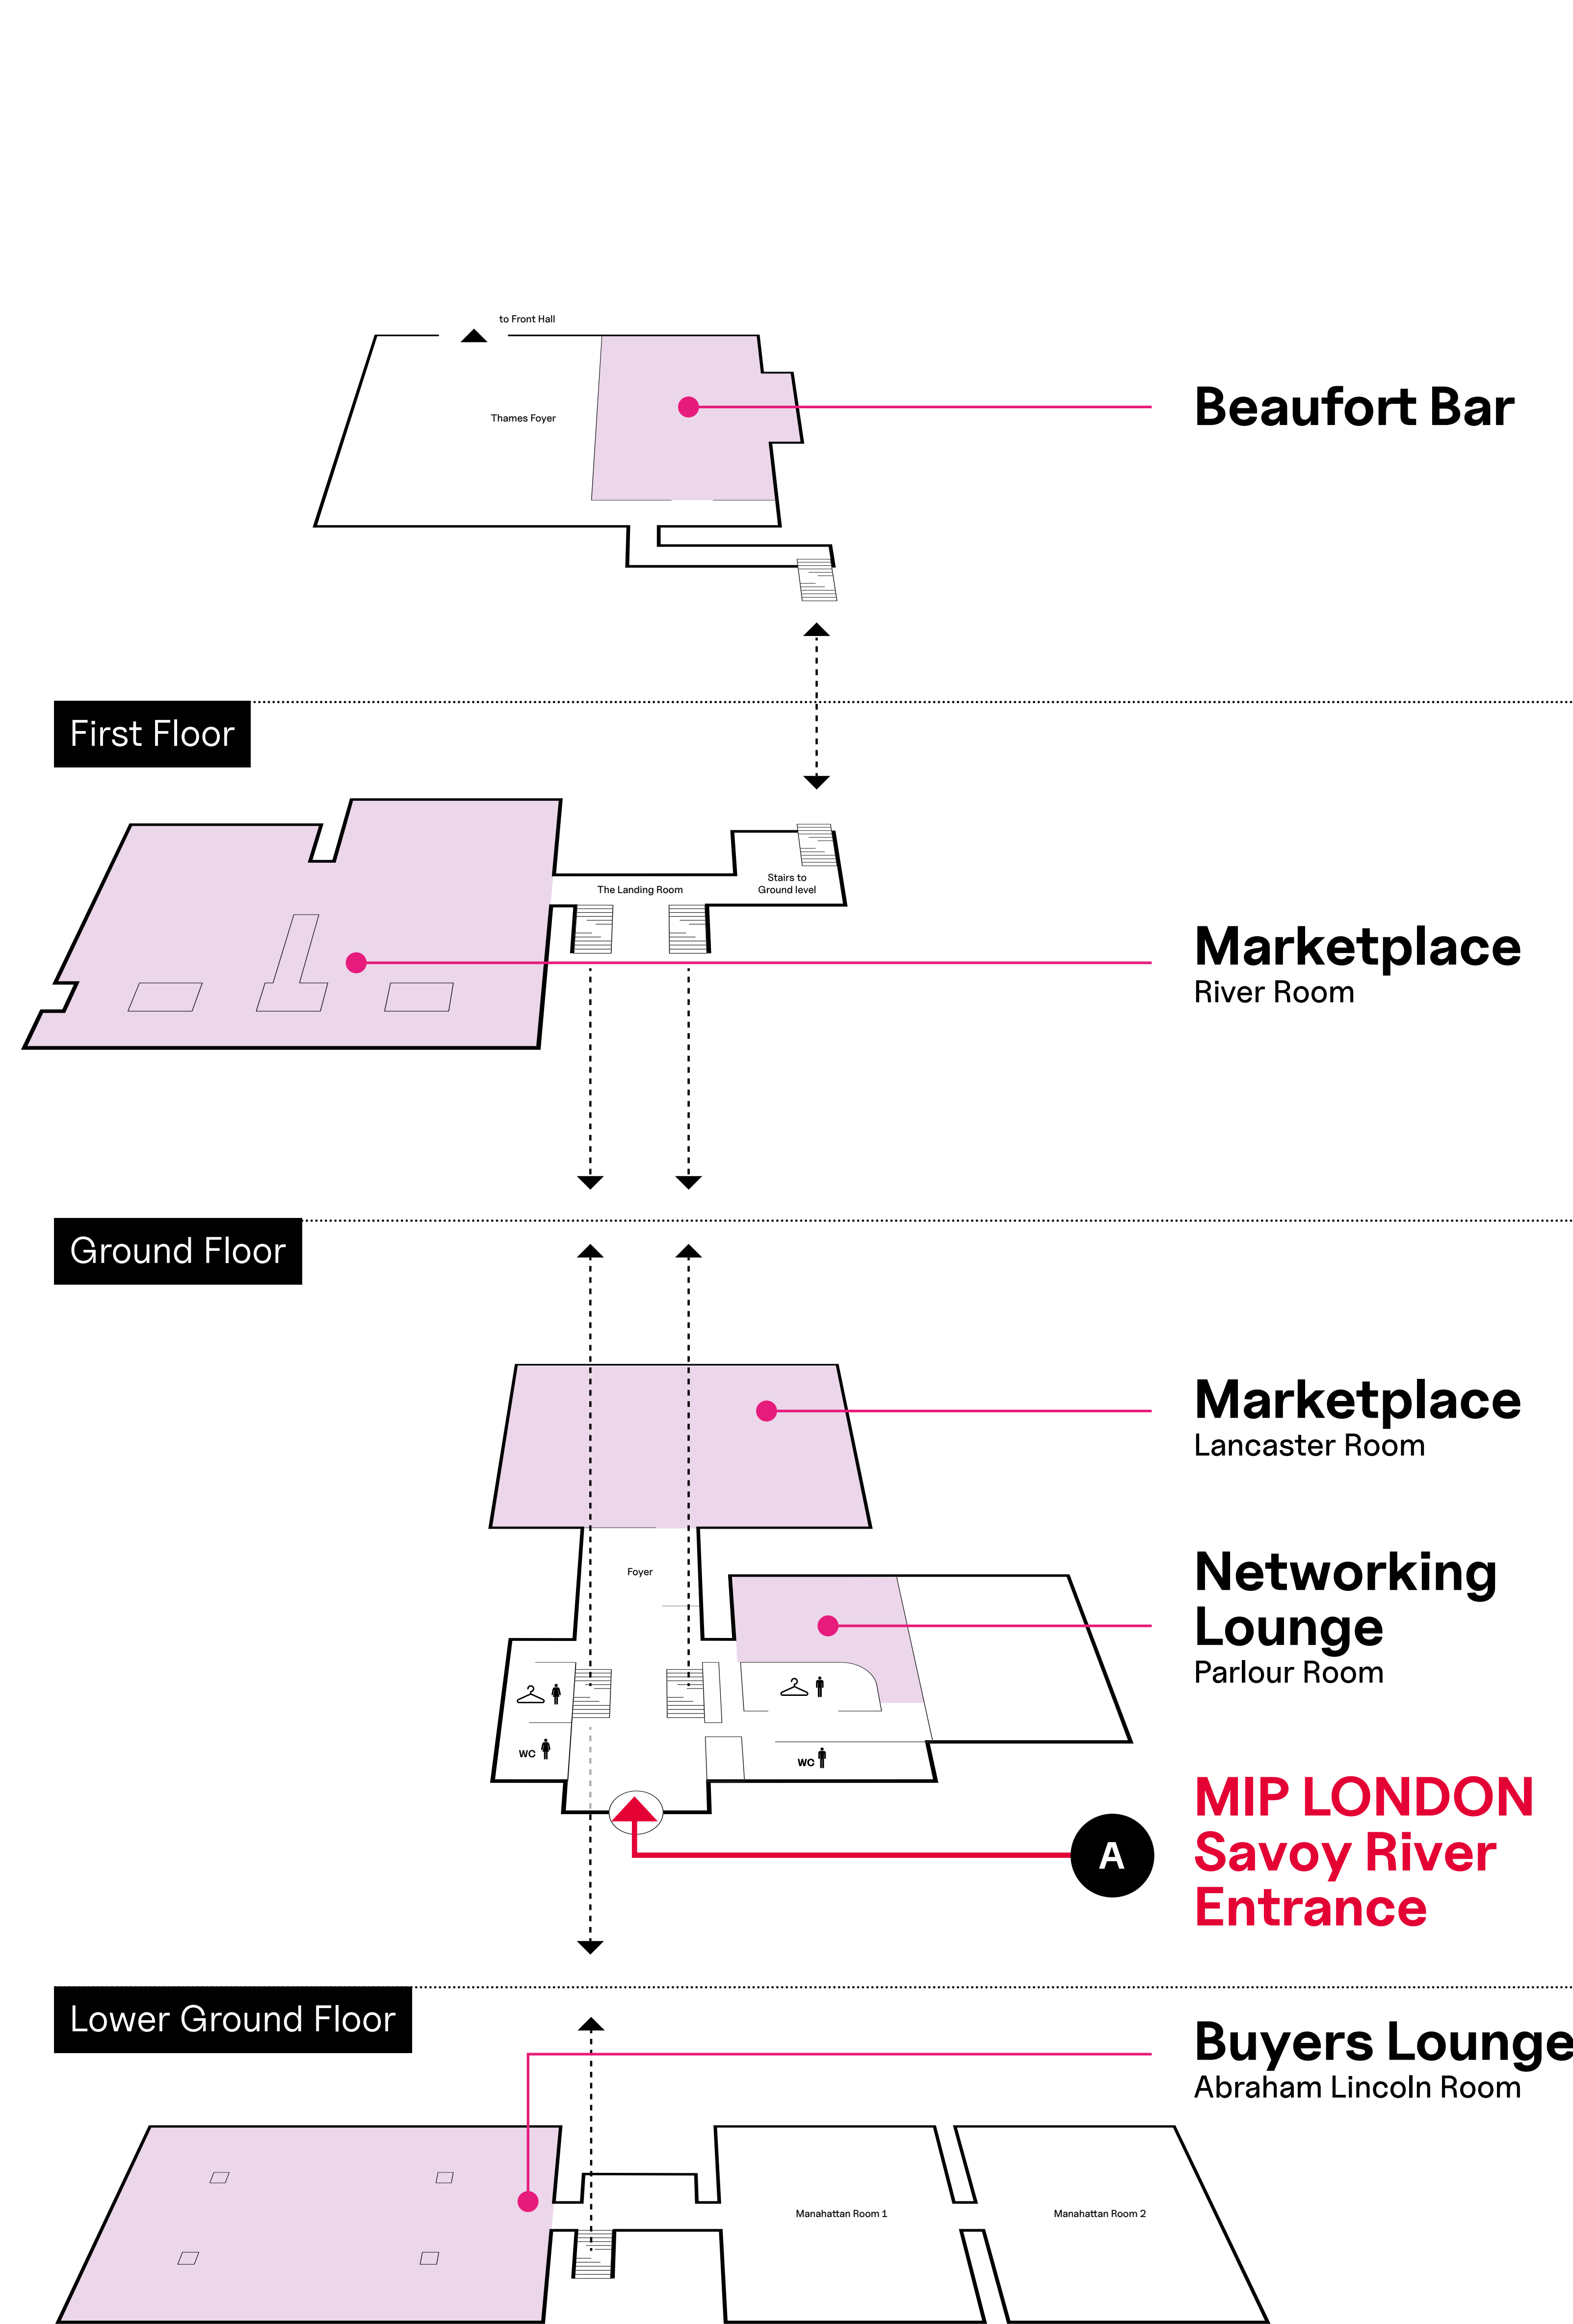

Access map

Coffee Breaks
in IET and Savoy
brought to you by

Savoy Hotel

IET London: Savoy Place

Company Name	Country/Region	Venue	Level	Room	Stand Id
A+E MEDIA GROUP	USA	SAVOY	1st Floor	River Room	RR10
ACCESS BOOKINGS	UK	IET	3rd Floor	Riverside Room	R32
AL JAZEERA MEDIA NETWORK	Qatar	IET	3rd Floor	Riverside Room	R36
AUDIOVISUAL FROM SPAIN	Spain	SAVOY	Groundfloor	Lancaster	L33
AULDEY TOYS France	France	SAVOY	Groundfloor	Lancaster	L52
BAVARIA MEDIA GmbH	Germany	IET	3rd Floor	Riverside Room	R27
BETA FILM	Germany	SAVOY	1st Floor	River Room	RR2
BOAT ROCKER	Canada	SAVOY	1st Floor	River Room	RR1
CANDLELIGHT MEDIA GROUP	USA	SAVOY	Groundfloor	Lancaster	L7
CARACOL TELEVISION	USA	IET	3rd Floor	Riverside Room	R39
CARDINAL RELEASING	UK	IET	3rd Floor	Riverside Room	R34
CATALAN FILMS	Spain	SAVOY	Groundfloor	Lancaster	L29
CHINA PAVILION	China	SAVOY	Groundfloor	Lancaster	L65
CINEKITA FRANCE & COTE D'IVOIRE	France	IET	3rd Floor	Riverside Room	R30
COUTTS	UK	IET	3rd Floor	Riverside Room	R13
DLT ENTERTAINMENT LTD	UK	SAVOY	Groundfloor	Lancaster	L9
DORI MEDIA GROUP	Israel	IET	1st Floor	Maxwell Library	ML8
DW TRANSTEL	Germany	IET	3rd Floor	Riverside Room	R23
EARTH TOUCH	UK	SAVOY	Groundfloor	Lancaster	L13
ELECTRIC ENTERTAINMENT	USA	SAVOY	1st Floor	River Room	RR5
FILMRISE	USA	SAVOY	1st Floor	River Room	RR6
FUJI TELEVISION NETWORK	Japan	IET	3rd Floor	Riverside Room	R6
GAUMONT	France	IET	1st Floor	Maxwell Library	ML4
GEMELLI FILMS INCORPORATED	USA	SAVOY	Groundfloor	Lancaster	L47
GLOBAL AGENCY	Türkiye	IET	3rd Floor	Riverside Room	R22
GLOBAL SCREEN	Germany	IET	3rd Floor	Riverside Room	R25/R26
GLOBO	BRAZIL	IET	3rd Floor	Riverside Room	R7
HIGHLAND FILM GROUP	USA	SAVOY	Groundfloor	Lancaster	L43
INDIWOOD DISTRIBUTION NETWORK	India	IET	3rd Floor	Riverside Room	R11
INNET MEDIA	SLOVENIA	SAVOY	1st Floor	River Room	RR9
IRCODE	USA	SAVOY	Groundfloor	Lancaster	L15
JOURNEYMAN PICTURES LTD	UK	SAVOY	Groundfloor	Lancaster	L56
KOREA CREATIVE CONTENT AGENCY	South Korea	IET	3rd Floor	Riverside Room	R29
LIGHTNING INTERNATIONAL (MEDIA) LIMITED	Hong Kong	IET	1st Floor	Maxwell Library	ML1
LONDON SYNC	UK	IET	3rd Floor	Riverside Room	R10
M6 FORMATS	France	IET	1st Floor	Maxwell Library	ML3
MBC (MUNHWA BROADCASTING CORP)	South Korea	IET	1st Floor	Maxwell Library	ML2
MEDIAHUB	Türkiye	IET	3rd Floor	Riverside Room	R33
MERZIGO	Türkiye	IET	1st Floor	Maxwell Library	ML11
MISTCO	Türkiye	IET	3rd Floor	Riverside Room	R31